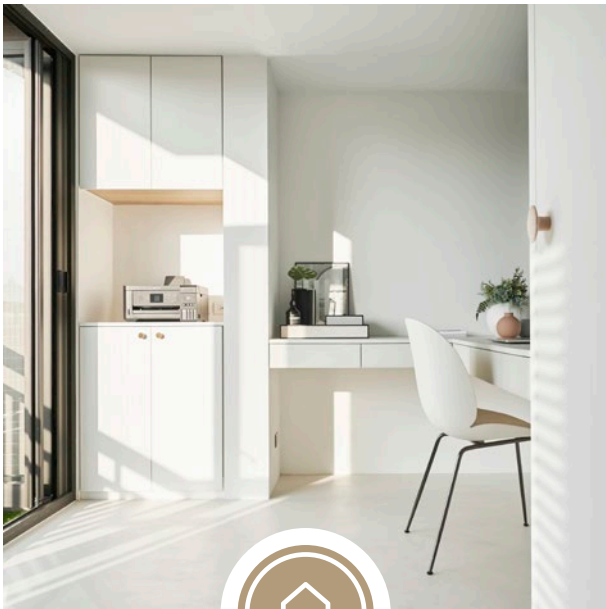

Wall2Floor

Residential

Wall2Floor Top Coat & Top Coat Fine